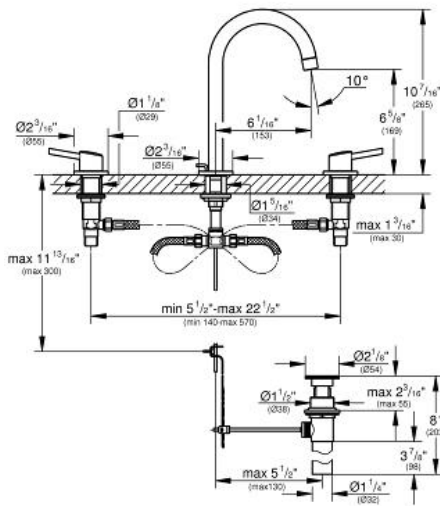

CONCETTO
 8" Widespread Two-Handle
 Bathroom Faucet L-Size
 MODEL # 20217ENA

Pure Freude
 an Wasser

Product Description:
CONCETTO
 8" Widespread Two-Handle Bathroom Faucet L-Size

Standard Specification:

- GROHE EcoJoy technology for less water and perfect flow
- Spout with flow control
- GROHE StarLight finish
- Ceramic cartridge
- Includes waste-set drain assembly
- GROHE QuickFix installation system with centering support
- Union nut with 7/16" drilling
- Max flow rate: 1.2 gpm (4.56 L/min)

Applicable Codes & Standards:

- Energy Policy Act of 1992
- NSF 61
- ASME A112.18.1/CSA B125.1
- US Federal and State material regulations
- EPA WaterSense®
- ICC/ANSI A117.1

Color:

- 20217ENA Brushed Nickel